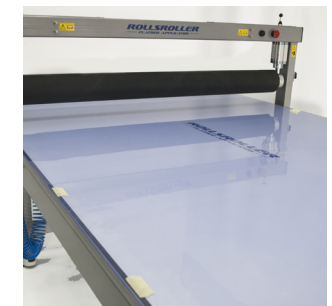

### KEY FEATURES

- Entry model
- Easy to set up in any sign shop
- Low cost - great value

**ROLLSROLLER** light is our entry model. It comes flat packed for access to almost any sign shop environment. Fast set-up and low investment cost gives you access to the ROLLSROLLER flatbed production method.

| MODEL NAME                         | ROLLSROLLER® 340/145L                                  |
|------------------------------------|--|
| Model type                         | Light  |
| Bed length                         | 3 400 mm / 11ft. 2in.                                  |
| Bed width                          | 1 450 mm / 4ft. 9in.                                   |
| Length of working area             | 3 100 mm / 10ft. 2in.                                  |
| Width of working area/roller width | 1 400 mm / 4ft. 7in.                                   |
| Overall width incl. glide beam     | 1 685 mm / 5ft. 7in.                                   |
| Overall height incl. glide beam    | 1 340 mm / 4 ft. 4 in.                                 |
| Max. thickness of substrate        | 60 mm / 2 2/5in.                                       |
| Work height flatbed                | 875 mm / 2ft. 10in.                                    |
| Bed surface                        | Aluminium + cutting mat                                |
| Roll holder for glide beam         | yes  |
| Roll holder for bed end            | yes  |
| Wheels                             | Option   |
| Required air pressure              | 6-8 bar / 87-116 psi                                   |
| Stop static kit, cord and magnet   | yes  |
| ROLLSROLLER Scissor                | yes  |
| Packing dimension                  | 3650 x 1860 x 610 mm / 11ft. 11 in. X 6ft. 1in. X 2ft. |
| Warranty                           | 2 years  |